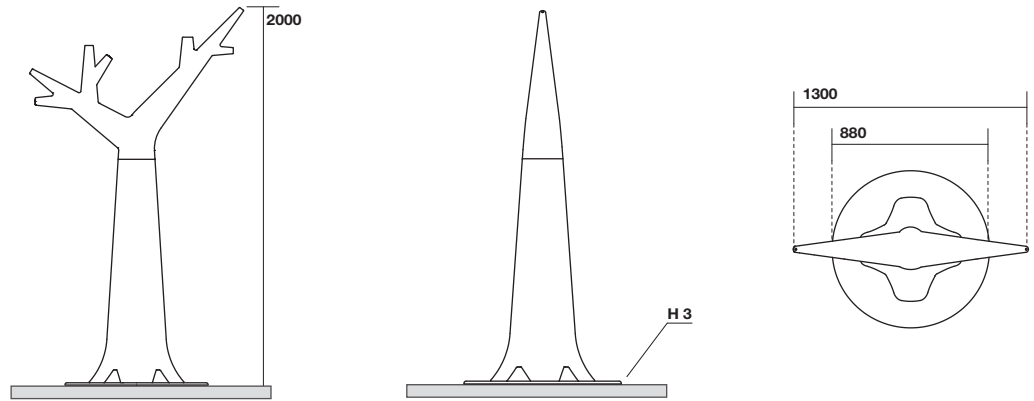

artwork

ITALIAN HERITAGE

4760 ALBERO
punto luce con LED
posizionati alle estremità
dei rami

4760 light source with LEDs
positioned at the ends of
the branches

TECHNICAL SPECIFICATIONS

Battery

Technology: lithium ion

Nominal Voltage out: 12 V DC

Capacity: 20000 mAh

Max recharge voltage: 12.6 V DC

Max recharge current: 5 A

LED light

Input voltage: 12 V DC

Color temperature: CW (Cool White)

Beam angle: 120°